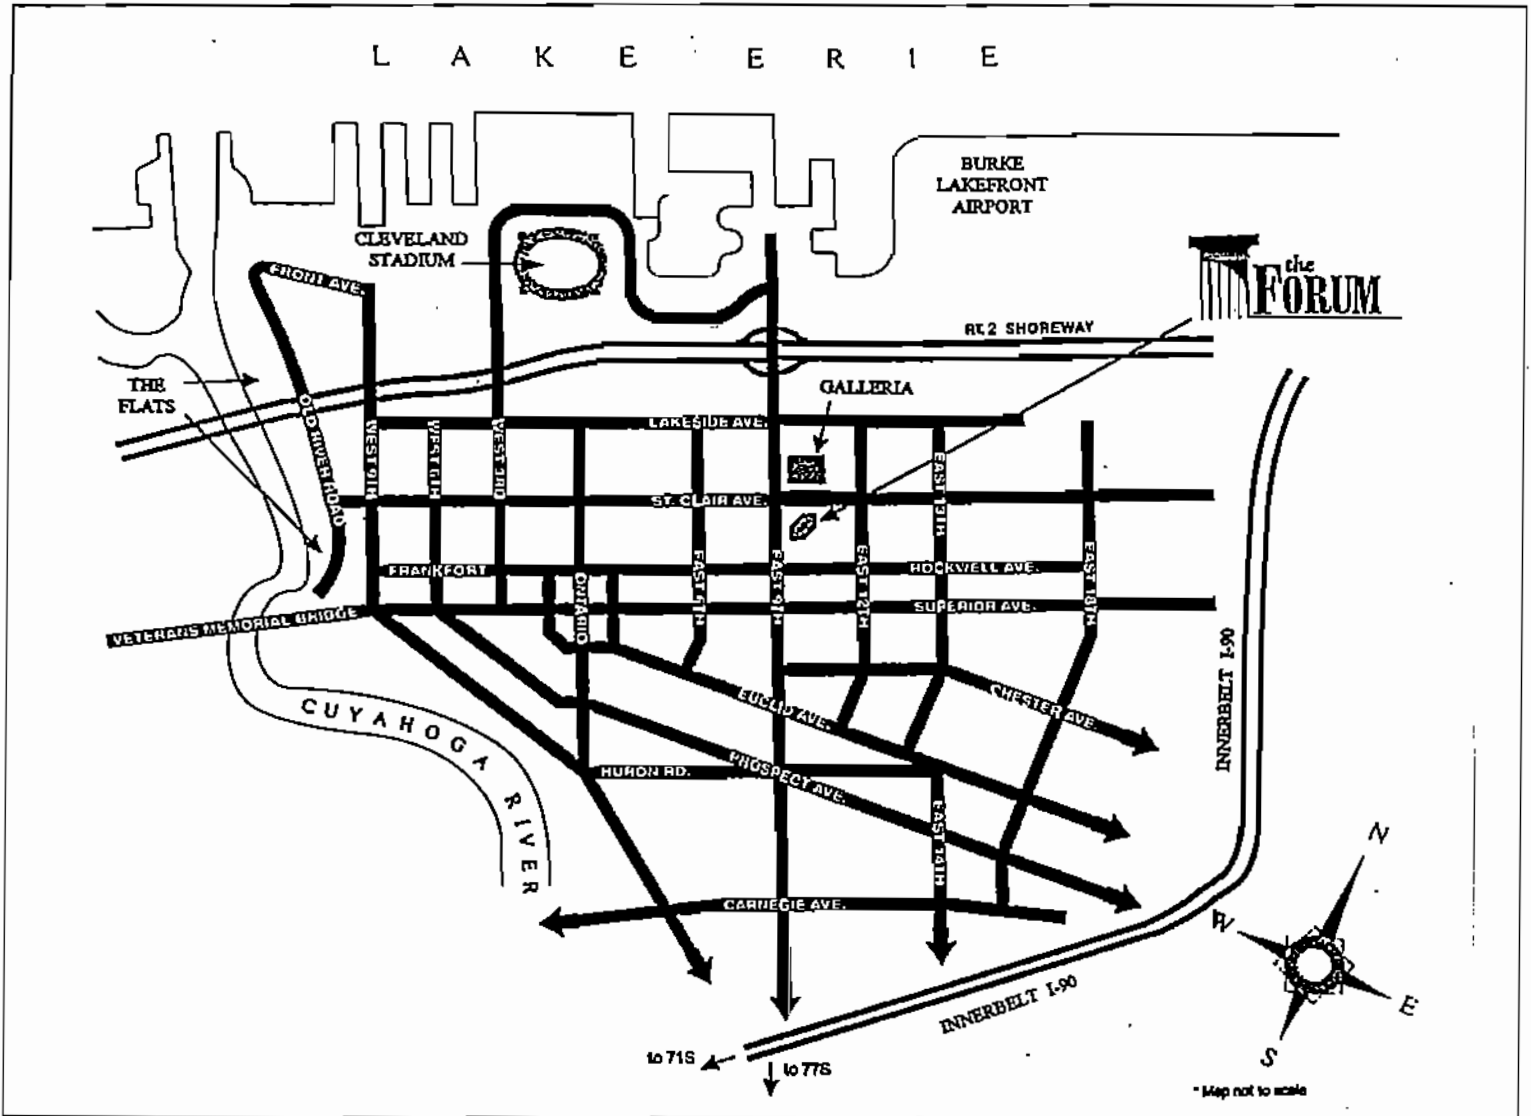

The Forum is located in DOWNTOWN CLEVELAND  
on the SOUTHEAST CORNER of EAST 9<sup>TH</sup> STREET & ST. CLAIR  
in the ONE CLEVELAND CENTER BUILDING, Second Floor

**FROM PITTSBURGH**

- ◆ Exit 13 off Turnpike
- ◆ Take 480 West to 77 North
- ◆ Exit East 9<sup>th</sup> Street
- ◆ Turn Right off the Exit
- ◆ Travel North on East 9<sup>th</sup> Street
- ◆ Turn Right on St. Clair
- ◆ The Parking Garage is on the Right-hand Side Connected to One Cleveland Center Building

**FROM TOLEDO**

- ◆ Exit 8A off Turnpike
- ◆ Take I-90 East
- ◆ Exit East 9<sup>th</sup> Street
- ◆ Travel North on East 9<sup>th</sup> Street
- ◆ Turn Right on St. Clair
- ◆ The Parking Garage is on the Right-hand Side Connected to One Cleveland Center Building

**FROM YOUNGSTOWN**

- ◆ Exit 13 off Turnpike
- ◆ Take 480 West to 77 North
- ◆ Exit East 9<sup>th</sup> Street
- ◆ Turn Right off the Exit
- ◆ Travel North on East 9<sup>th</sup> Street
- ◆ Turn Right on St. Clair
- ◆ The Parking Garage is on the Right-hand Side Connected to One Cleveland Center Building