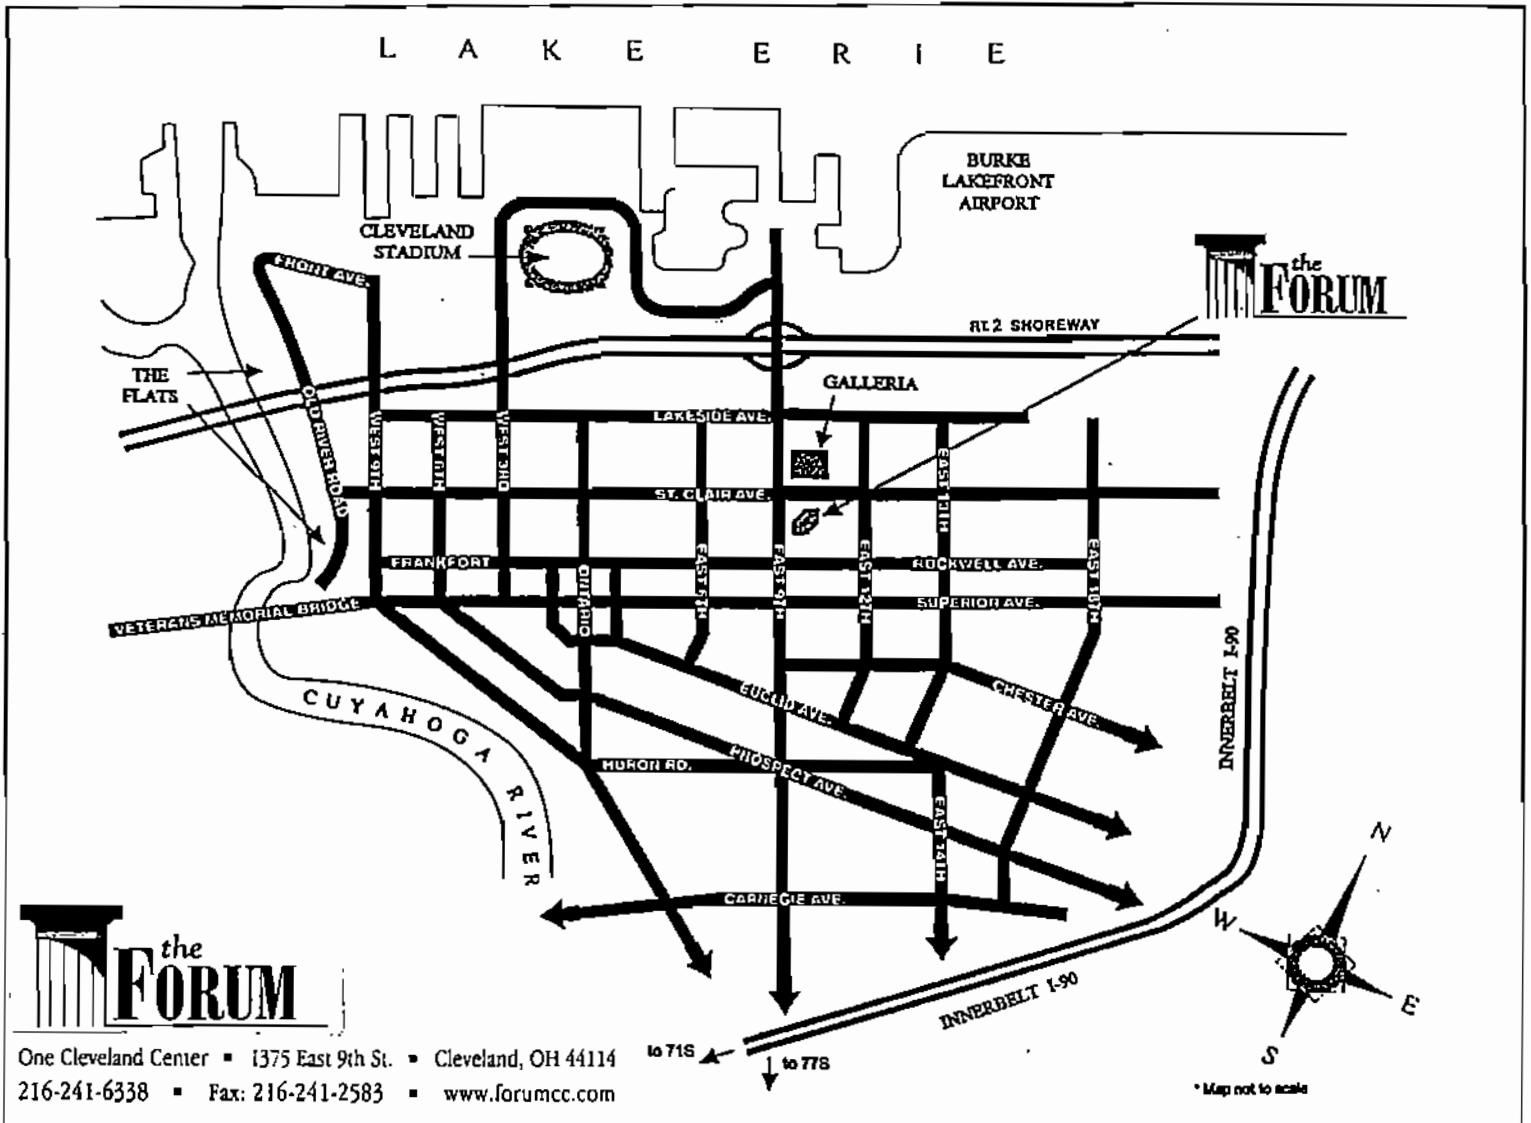

The Forum is located in DOWNTOWN CLEVELAND
on the SOUTHEAST CORNER of EAST 9TH STREET & ST. CLAIR
in the ONE CLEVELAND CENTER BUILDING, Second Floor

One Cleveland Center ▪ 1375 East 9th St. ▪ Cleveland, OH 44114
216-241-6338 ▪ Fax: 216-241-2583 ▪ www.forumcc.com

FROM THE AIRPORT

- ♦ Take I-71 North
- ♦ Exit East 9th Street
- ♦ Travel North on East 9th Street
- ♦ Turn Right on St. Clair
- ♦ The Parking Garage is on the Right-hand Side
  Connected to One Cleveland Center Building

FROM THE WEST

- ♦ Take I-90 East
- ♦ Exit East 9th Street
- ♦ Travel North on East 9th Street
- ♦ Turn Right on St. Clair
- ♦ The Parking Garage is on the Right-hand Side
  Connected to One Cleveland Center Building

FROM THE SOUTH

- ♦ Take I-77 North
- ♦ Exit East 9th Street
- ♦ Turn Right off the Exit
- ♦ Travel North on East 9th Street
- ♦ Turn Right on St. Clair
- ♦ The Parking Garage is on the Right-hand Side
  Connected to One Cleveland Center Building

FROM THE EAST

- ♦ Take I-90 West to RT. 2
- ♦ Exit East 9th Street
- ♦ Turn Left off the Exit
- ♦ Travel 2 blocks South on East 9th Street
- ♦ Turn Left on St. Clair
- ♦ The Parking Garage is on the Right-hand Side
  Connected to One Cleveland Center Building